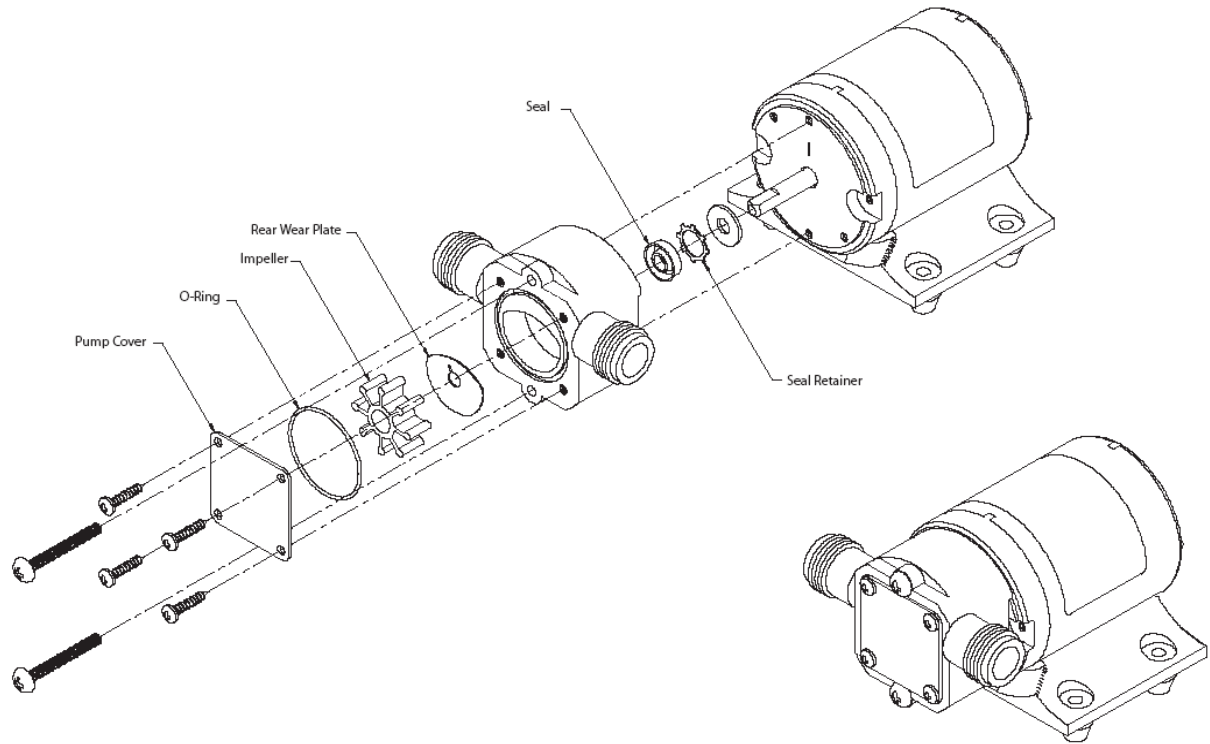

3000 Series Replacement Kits

Model Number	Complete Pump Assembly	Drive / Impeller Assembly	Motor
3000-050	94-122-00	94-120-00	11-214-01
3000-350	94-122-00	94-120-00	11-214-01

SHURflo reserves the right to update specifications, prices, or make substitutions
 ©2009 SHURflo, LLC All Rights Reserved