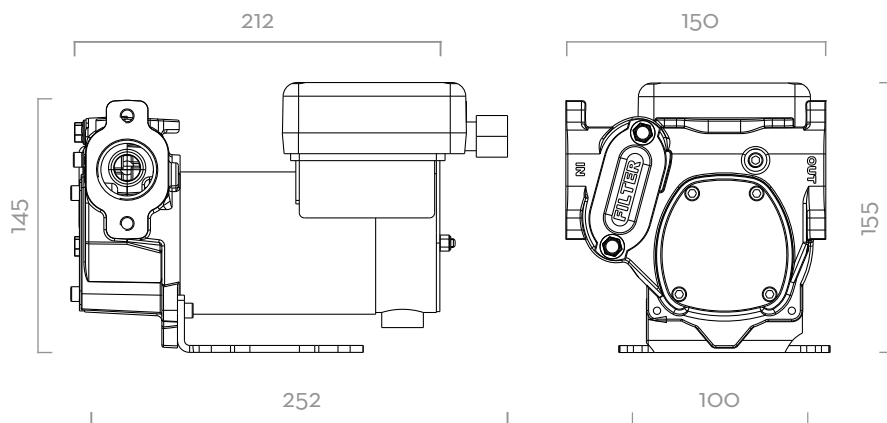

CHART

DIMENSIONS

Dimensions expressed in millimeters

IN THE BOX

- PANTHER DC PUMP
- INSTRUCTION MANUAL

DETAILS

ON/OFF SWITCH

1" BSP THREADED

INTEGRATED FILTER

MATERIALS

- BODY: CAST IRON
- ROTOR: SINTERED STEEL
- VANES: ACETAL RESIN
- MOTOR: ALUMINIUM CASING

PUMP

- MAX 6M (20FT),
- SUCTION HOSE Ø 1" MIN,
- MAX SUCTION HEIGHT:
 - 2M (7FT) W/O NON RETURN VALVE
 - 4M (14FT) W NON RETURN VALVE