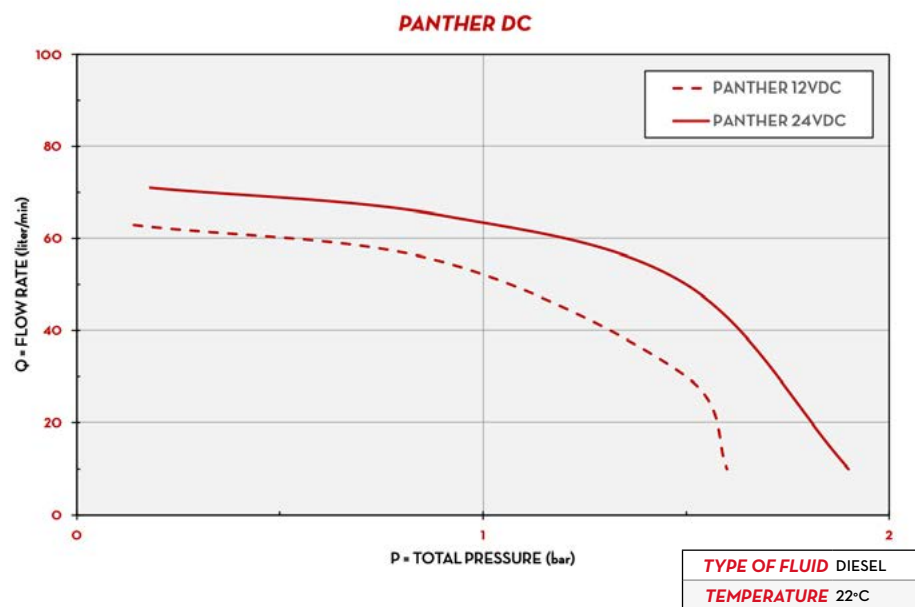

CHART

DIMENSIONS

Dimensions expressed in millimeters

IN THE BOX

- PANTHER DC PUMP
- INSTRUCTION MANUAL

DETAILS

ON/OFF SWITCH

1" BSP THREADED