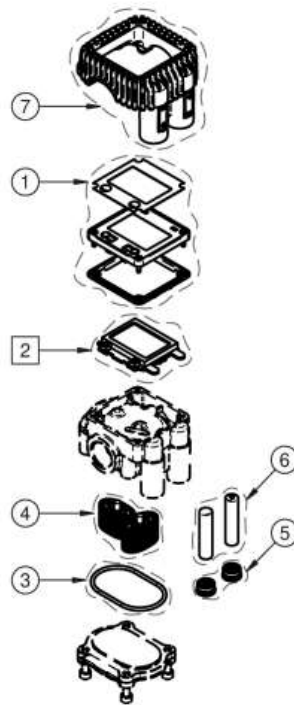

PIUSI

Some components may vary in shape and color or not be present. Always follow codes and quantity shown in list. ○ fixed components □ variable components - - - only reference

piusi.com

R18045000

SPARE PART 1

DISPLAY LABEL K400 2012*

R17991000

SPARE PART 2

BOARD LITERS SEL K400 NEW 2012*

R09680000

SPARE PART 3

KIT GASKET OR 3212 (10pcs)*

R0948000A

SPARE PART 4

KIT OVAL GEARS W/MAGNETS (10 pairs)*

R11125000

SPARE PART 5

KIT BATTERY PLUG*