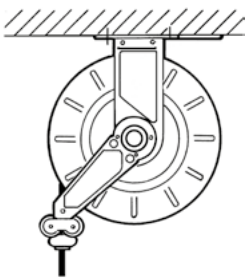

WATER

WINDSCREEN

INSTALLATION

Different ways to install PIUSI's hose reels: they can be easily placed wherever you need them without any problem about functionality and safety. PIUSI's products are without a doubt designed to support your work in any condition.

ROOF INSTALLATION

WALL INSTALLATION

GROUND INSTALLATION

IN THE BOX

- ADBLUE® HOSE REEL
- ACCESSORIES INCLUDED
- FIX SUPPORT PLATE (ON REQUEST)
- ROTATING SUPPORT PLATE (ON REQUEST)
- INSTRUCTION MANUAL

DETAILS

HAND PROTECTION

ACCESSORIES INCLUDED

DIMENSIONS

MODEL	OPEN HOSE REEL BIG	OPEN HOSE REEL SMALL
A	495	475
B	460	460
C	152	102
D	200	150
E	246	196
F	150	150
G	200	150
H	12	12

Dimensions expressed in millimeters

MATERIALS

- BODY: CAST IRON
- HUB: POLYPROPYLENE
- TUBE: RUBBER

TECHNICAL DATA

CODE	DESCRIPTION	FLUIDS TYPE	HOSE*	MAX OPERATING PRESSURE (BAR)	PRESSURE DROP TYPE	INLET	OUTLET	HOSE MAX LENGTH BOUND* (METERS)	HOSE LENGTH
			BPS			WITH HOSETAIL BSP	BSP		METER
WITHOUT HOSE									
FO075006A	ADBLUE HOSE REEL " BSP W/O HOSE SMALL		3/4"	10	0,1 @ 35 L/MIN	3/4"	3/4"	9,5	-
WITH HOSE									
FO075007C	ADBLUE HOSE REEL " BSP W/HOSE 8MT		3/4"	10	0,4 @ 35 L/MIN	3/4"	3/4"	-	8
FO075011B	ADBLUE HOSE REEL " BSP W/HOSE 15MT		3/4"	10	0,6 @ 35 L/MIN	3/4"	3/4"	-	15