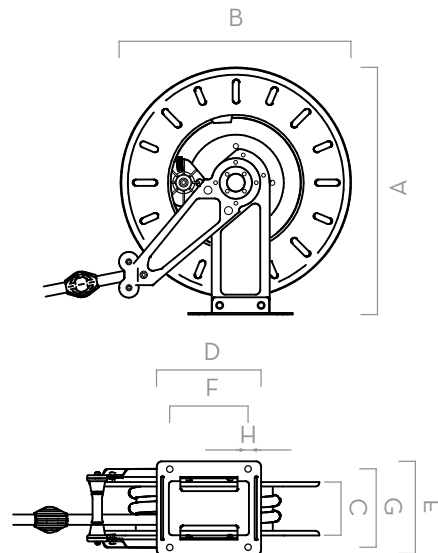

ROOF INSTALLATION

WALL INSTALLATION

GROUND INSTALLATION

IN THE BOX

- ADBLUE® HOSE REEL
- ACCESSORIES INCLUDED
- FIX SUPPORT PLATE (ON REQUEST)
- ROTATING SUPPORT PLATE (ON REQUEST)
- INSTRUCTION MANUAL

DETAILS

HAND PROTECTION

ACCESSORIES INCLUDED

DIMENSIONS

MODEL	OPEN HOSE REEL BIG	OPEN HOSE REEL SMALL
A	495	475
B	460	460
C	152	102
D	200	150
E	246	196
F	150	150
G	200	150
H	12	12

Dimensions expressed in millimeters

MATERIALS

- BODY: CAST IRON
- HUB: POLYPROPYLENE
- TUBE: RUBBER

TECHNICAL DATA

CODE	DESCRIPTION	FLUIDS TYPE	HOSE*	MAX OPERATING PRESSURE (BAR)	PRESSURE DROP TYPE	INLET	OUTLET	HOSE MAX LENGTH BOUND* (METERS)	HOSE LENGTH
			BPS			WITH HOSETAIL BSP	BSP		METER
WITHOUT HOSE									
FO075006A	ADBLUE HOSE REEL " BSP W/O HOSE SMALL		3/4"	10	0,1 @ 35 L/MIN	3/4"	3/4"	9,5	-
WITH HOSE									
FO075007C	ADBLUE HOSE REEL " BSP W/HOSE 8MT		3/4"	10	0,4 @ 35 L/MIN	3/4"	3/4"	-	8
FO075011B	ADBLUE HOSE REEL " BSP W/HOSE 15MT		3/4"	10	0,6 @ 35 L/MIN	3/4"	3/4"	-	15