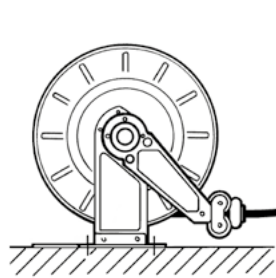

WATER

WINDSCREEN

INSTALLATION

Different ways to install PIUSI's hose reels: they can be easily placed wherever you need them without any problem about functionality and safety. PIUSI's products are without a doubt designed to support your work in any condition.

ROOF INSTALLATION

WALL INSTALLATION

GROUND INSTALLATION

IN THE BOX

- ADBLUE® HOSE REEL
- ACCESSORIES INCLUDED
- FIX SUPPORT PLATE (ON REQUEST)
- ROTATING SUPPORT PLATE (ON REQUEST)
- INSTRUCTION MANUAL

DETAILS

HAND PROTECTION

ACCESSORIES INCLUDED

DIMENSIONS

MODEL	OPEN HOSE REEL BIG	OPEN HOSE REEL SMALL
A	495	475
B	460	460
C	152	102
D	200	150
E	246	196
F	150	150
G	200	150
H	12	12

Dimensions expressed in millimeters

MATERIALS

- BODY: CAST IRON
- HUB: POLYPROPYLENE
- TUBE: RUBBER

TECHNICAL DATA

CODE	DESCRIPTION	FLUIDS TYPE	HOSE*	MAX OPERATING PRESSURE (BAR)	PRESSURE DROP TYPE	INLET	OUTLET	HOSE MAX LENGTH BOUND* (METERS)	HOSE LENGTH
			BPS			WITH HOSETAIL BSP	BSP		METER
WITHOUT HOSE									
FO075006A	ADBLUE HOSE REEL " BSP W/O HOSE SMALL		3/4"	10	0,1 @ 35 L/MIN	3/4"	3/4"	9,5	-
WITH HOSE									
FO075007C	ADBLUE HOSE REEL " BSP W/HOSE 8MT		3/4"	10	0,4 @ 35 L/MIN	3/4"	3/4"	-	8
FO075011B	ADBLUE HOSE REEL " BSP W/HOSE 15MT		3/4"	10	0,6 @ 35 L/MIN	3/4"	3/4"	-	15