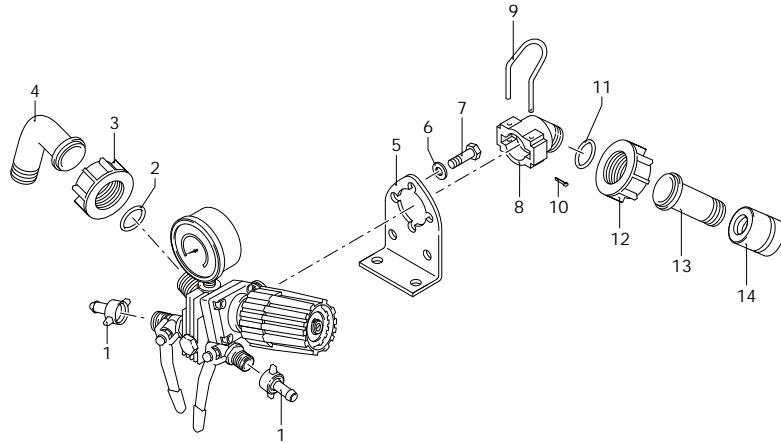

KIT

977

Code	Description		Q	Note	Validity
1	880830 O-ring	Ø 15,54x2,62	1	Lubricate Molykote G-807	
2	550450 Ring nut	3/4" G	1		
3	550460 Elbow	Ø 18	1		
4	110131 Ring nut	1/2" G	2		
977	977 Kit for built-in control unit		1		

KIT

979

Code	Description		Q	Note	Validity
1	110131 Ring nut	1/2" G	2		
2	880830 O-ring	Ø 15,54x2,62	1	Lubricate Molykote G-807	
3	550450 Ring nut	3/4" G	1		
4	550460 Elbow	Ø 18	1		
5	1150590 Bracket		1		
6	390311 Washer		2		
7	180431 Screw	TE M8x16	2	C=30Nm	
8	1040770 Fitting		1		
9	1040690 Fork		1		
10	1040950 Split pin		1		
11	960160 O-ring	Ø 17,86x2,62	2	Lubricate Molykote PG54	
12	1040800 Ring nut	Ø 13	2		
13	1040810 Hose tail		2		
14	1040790 Ring nut	3/4" G	2		
979	979 Kit for remote control unit		1		

KIT

983

Code	Description	Q	Note	Validity
1	110131 Ring nut	1/2" G	2	
2	880830 O-ring	Ø 15,54x2,62	3	Lubricate Molykote G-807
3	550450 Ring nut	3/4" G	1	
4	550460 Elbow	Ø 18	1	
5	1150590 Bracket		1	
6	390311 Washer		2	
7	180431 Screw	TE M8x16	2	C=30Nm
8	1040770 Fitting		1	
9	1040690 Fork		1	
10	1040950 Split pin		1	
11	1040790 Ring nut	3/4" G	2	
12	1150580 Hose tail	Ø 13	2	
983	983 Kit for remote control unit		1	

984

Code	Description		Q	Note	Validity
1	110131 Ring nut	1/2" G	3		
2	130491 Valve	3/8" G - 1/2" G (M-M)	1	C=20Nm / Loxeal 55-14	
3	800720 Fitting	3/4" G - 1" G (F-M)	1		
4	550350 O-ring	Ø 23,81x2,62	1	Lubricate with Mineral Grease	
5	550880 Ring nut	1" G	1		
6	550370 Elbow	Ø 25	1		
7	1150590 Bracket		1		
8	390311 Washer		2		
9	180431 Screw	TE M8x16	2	C=30Nm	
10	1040770 Fitting		1		
11	1040690 Fork		1		
12	1040950 Split pin		1		
13	880830 O-ring	Ø 15,54x2,62	1	Lubricate Molykote G-807	
14	1040790 Ring nut	3/4" G	1		
15	1150580 Hose tail	Ø 13	1		
984	984 Kit for remote control unit		1		