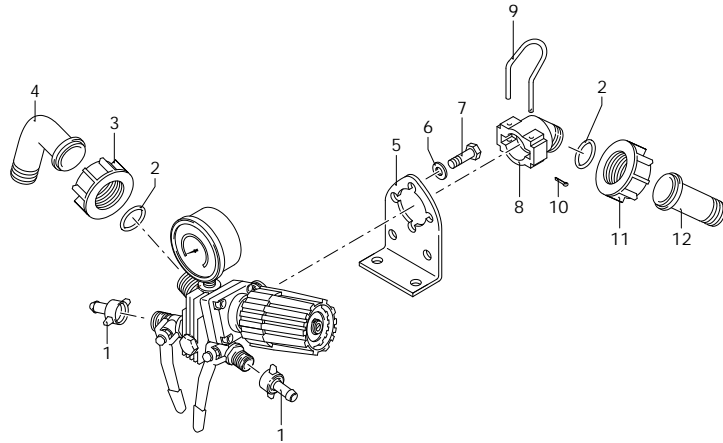

KIT

979

Code	Description		Q	Note	Validity
1	110131 Ring nut	1/2" G	2		
2	880830 O-ring	Ø 15,54x2,62	1	Lubricate Molykote G-807	
3	550450 Ring nut	3/4" G	1		
4	550460 Elbow	Ø 18	1		
5	1150590 Bracket		1		
6	390311 Washer		2		
7	180431 Screw	TE M8x16	2	C=30Nm	
8	1040770 Fitting		1		
9	1040690 Fork		1		
10	1040950 Split pin		1		
11	960160 O-ring	Ø 17,86x2,62	2	Lubricate Molykote PG54	
12	1040800 Ring nut	Ø 13	2		
13	1040810 Hose tail		2		
14	1040790 Ring nut	3/4" G	2		
979	979 Kit for remote control unit		1		

KIT

983

Code	Description	Q	Note	Validity
1	110131 Ring nut	1/2" G	2	
2	880830 O-ring	Ø 15,54x2,62	3	Lubricate Molykote G-807
3	550450 Ring nut	3/4" G	1	
4	550460 Elbow	Ø 18	1	
5	1150590 Bracket		1	
6	390311 Washer		2	
7	180431 Screw	TE M8x16	2	C=30Nm
8	1040770 Fitting		1	
9	1040690 Fork		1	
10	1040950 Split pin		1	
11	1040790 Ring nut	3/4" G	2	
12	1150580 Hose tail	Ø 13	2	
983	983 Kit for remote control unit		1	

984

Code	Description		Q	Note	Validity
1	110131 Ring nut	1/2" G	3		
2	130491 Valve	3/8" G - 1/2" G (M-M)	1	C=20Nm / Loxeal 55-14	
3	800720 Fitting	3/4" G - 1" G (F-M)	1		
4	550350 O-ring	Ø 23,81x2,62	1	Lubricate with Mineral Grease	
5	550880 Ring nut	1" G	1		
6	550370 Elbow	Ø 25	1		
7	1150590 Bracket		1		
8	390311 Washer		2		
9	180431 Screw	TE M8x16	2	C=30Nm	
10	1040770 Fitting		1		
11	1040690 Fork		1		
12	1040950 Split pin		1		
13	880830 O-ring	Ø 15,54x2,62	1	Lubricate Molykote G-807	
14	1040790 Ring nut	3/4" G	1		
15	1150580 Hose tail	Ø 13	1		
984	984 Kit for remote control unit		1		