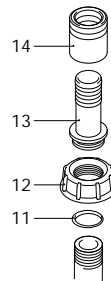

RM 40

920 RM 40

920

Code	Description	Q	Note	Validity
1	1150500 Valve body		1	
2	130491 Valve	3/8" G - 1/2" G (M-M)	1 C=20Nm / Loxeal 55-14	
3	130492 Valve	3/8" G - 1/2" G (M-M)	1 C=20Nm / Loxeal 55-14	
4	550545 Pressure gauge	Ø63 - 0÷80bar	1	
5	390180 O-ring	Ø 18,72x2,62	2 Lubricate with motor oil	
6	130171 Plug	3/8" G	1 C=20Nm / Loxeal 55-14	
7	1150520 Seat		1 C=20Nm / Loxeal 55-14	
8	680560 Screw	TCEI M6x16	1 C=10Nm / Loxeal 55-14	
9	1040640 Valve		1	
10	1040631 Diaphragm	NBR - Øe 40	1	
11	880830 O-ring	Ø 15,54x2,62	1 Lubricate Molykote G-807	
12	1040621 Piston		1	
13	1150560 Spacer		1	
14	1150510 Body	upper	1	
15	1150540 Hub pin		1	
16	1150600 Ring		2	
17	780330 Screw	TCEI M6x20	4 C=10Nm	
18	1150530 Ring nut		1 Lubricate with Mineral Grease	
19	394760 Spring		1	
20	1150660 Spacer		1	
21	1150550 Knob		1	
22	1150570 Ring nut		1	
23	480550 Ring	seeger Øe 12	1	
24	1150650 Screw	TCTC M3x60	1 C=5Nm / Loxeal 55-14	
C	1988 O-ring kit		1	
D	1989 Maintenance repair kit	NBR	1	
920	920 Control units		1	

KIT

979

Code	Description		Q	Note	Validity
1	110131 Ring nut	1/2" G	2		
2	880830 O-ring	Ø 15,54x2,62	1	Lubricate Molykote G-807	
3	550450 Ring nut	3/4" G	1		
4	550460 Elbow	Ø 18	1		
5	1150590 Bracket		1		
6	390311 Washer		2		
7	180431 Screw	TE M8x16	2	C=30Nm	
8	1040770 Fitting		1		
9	1040690 Fork		1		
10	1040950 Split pin		1		
11	960160 O-ring	Ø 17,86x2,62	2	Lubricate Molykote PG54	
12	1040800 Ring nut	Ø 13	2		
13	1040810 Hose tail		2		
14	1040790 Ring nut	3/4" G	2		
979	979 Kit for remote control unit		1		

KIT

983

Code	Description	Q	Note	Validity
1	110131 Ring nut	1/2" G	2	
2	880830 O-ring	Ø 15,54x2,62	3	Lubricate Molykote G-807
3	550450 Ring nut	3/4" G	1	
4	550460 Elbow	Ø 18	1	
5	1150590 Bracket		1	
6	390311 Washer		2	
7	180431 Screw	TE M8x16	2	C=30Nm
8	1040770 Fitting		1	
9	1040690 Fork		1	
10	1040950 Split pin		1	
11	1040790 Ring nut	3/4" G	2	
12	1150580 Hose tail	Ø 13	2	
983	983 Kit for remote control unit		1	