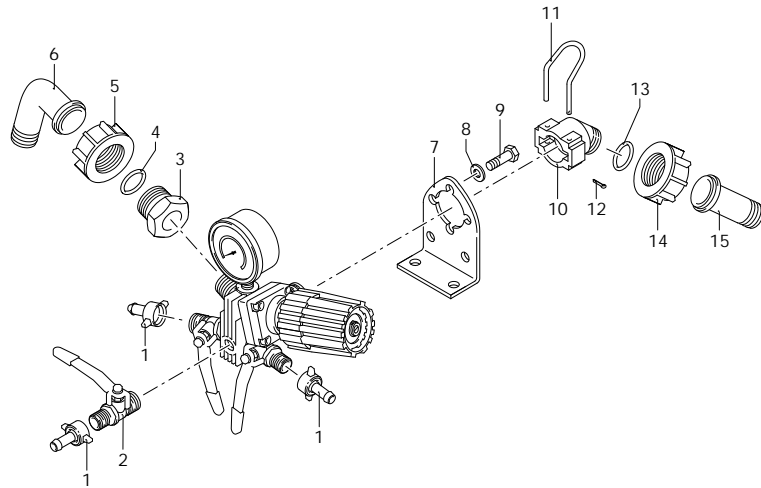

KIT

983

Code	Description	Q	Note	Validity
1	110131 Ring nut	1/2" G	2	
2	880830 O-ring	Ø 15,54x2,62	3	Lubricate Molykote G-807
3	550450 Ring nut	3/4" G	1	
4	550460 Elbow	Ø 18	1	
5	1150590 Bracket		1	
6	390311 Washer		2	
7	180431 Screw	TE M8x16	2	C=30Nm
8	1040770 Fitting		1	
9	1040690 Fork		1	
10	1040950 Split pin		1	
11	1040790 Ring nut	3/4" G	2	
12	1150580 Hose tail	Ø 13	2	
983	983 Kit for remote control unit		1	

984

Code	Description		Q	Note	Validity
1	110131 Ring nut	1/2" G	3		
2	130491 Valve	3/8" G - 1/2" G (M-M)	1	C=20Nm / Loxeal 55-14	
3	800720 Fitting	3/4" G - 1" G (F-M)	1		
4	550350 O-ring	Ø 23,81x2,62	1	Lubricate with Mineral Grease	
5	550880 Ring nut	1" G	1		
6	550370 Elbow	Ø 25	1		
7	1150590 Bracket		1		
8	390311 Washer		2		
9	180431 Screw	TE M8x16	2	C=30Nm	
10	1040770 Fitting		1		
11	1040690 Fork		1		
12	1040950 Split pin		1		
13	880830 O-ring	Ø 15,54x2,62	1	Lubricate Molykote G-807	
14	1040790 Ring nut	3/4" G	1		
15	1150580 Hose tail	Ø 13	1		
984	984 Kit for remote control unit		1		

985

Code	Description	Q	Note	Validity
1	110131 Ring nut	1/2" G	3	
2	130491 Valve	3/8" G - 1/2" G (M-M)	1	C=20Nm / Loxeal 55-14
3	880830 O-ring	Ø 15,54x2,62	1	Lubricate Molykote G-807
4	550450 Ring nut	3/4" G	1	
5	550460 Elbow	Ø 18	1	
6	1150590 Bracket		1	
7	390311 Washer		1	
8	180431 Screw	TE M8x16	1	C=30Nm
9	1040770 Fitting		1	
10	1040690 Fork		1	
11	1040950 Split pin		1	
12	880831 O-ring	Ø 15,54x2,62 Viton	1	Lubricate Molykote G-807
13	1040790 Ring nut	3/4" G	1	
14	1150580 Hose tail	Ø 13	1	
985	985 Kit for remote control unit		1	