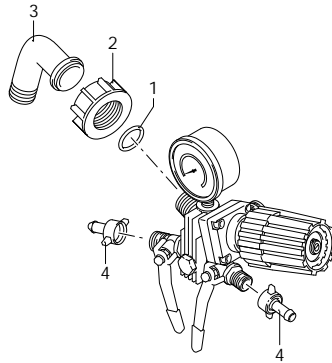

RM 40

920 RM 40

920

Code	Description	Q	Note	Validity
1	1150500 Valve body		1	
2	130491 Valve	3/8" G - 1/2" G (M-M)	1 C=20Nm / Loxeal 55-14	
3	130492 Valve	3/8" G - 1/2" G (M-M)	1 C=20Nm / Loxeal 55-14	
4	550545 Pressure gauge	Ø63 - 0÷80bar	1	
5	390180 O-ring	Ø 18,72x2,62	2 Lubricate with motor oil	
6	130171 Plug	3/8" G	1 C=20Nm / Loxeal 55-14	
7	1150520 Seat		1 C=20Nm / Loxeal 55-14	
8	680560 Screw	TCEI M6x16	1 C=10Nm / Loxeal 55-14	
9	1040640 Valve		1	
10	1040631 Diaphragm	NBR - Øe 40	1	
11	880830 O-ring	Ø 15,54x2,62	1 Lubricate Molykote G-807	
12	1040621 Piston		1	
13	1150560 Spacer		1	
14	1150510 Body	upper	1	
15	1150540 Hub pin		1	
16	1150600 Ring		2	
17	780330 Screw	TCEI M6x20	4 C=10Nm	
18	1150530 Ring nut		1 Lubricate with Mineral Grease	
19	394760 Spring		1	
20	1150660 Spacer		1	
21	1150550 Knob		1	
22	1150570 Ring nut		1	
23	480550 Ring	seeger Øe 12	1	
24	1150650 Screw	TCTC M3x60	1 C=5Nm / Loxeal 55-14	
C	1988 O-ring kit		1	
D	1989 Maintenance repair kit	NBR	1	
920	920 Control units		1	

KIT

977

Code	Description		Q	Note	Validity
1	880830 O-ring	Ø 15,54x2,62	1	Lubricate Molykote G-807	
2	550450 Ring nut	3/4" G	1		
3	550460 Elbow	Ø 18	1		
4	110131 Ring nut	1/2" G	2		
977	977 Kit for built-in control unit		1		

KIT

979

Code	Description		Q	Note	Validity
1	110131 Ring nut	1/2" G	2		
2	880830 O-ring	Ø 15,54x2,62	1	Lubricate Molykote G-807	
3	550450 Ring nut	3/4" G	1		
4	550460 Elbow	Ø 18	1		
5	1150590 Bracket		1		
6	390311 Washer		2		
7	180431 Screw	TE M8x16	2	C=30Nm	
8	1040770 Fitting		1		
9	1040690 Fork		1		
10	1040950 Split pin		1		
11	960160 O-ring	Ø 17,86x2,62	2	Lubricate Molykote PG54	
12	1040800 Ring nut	Ø 13	2		
13	1040810 Hose tail		2		
14	1040790 Ring nut	3/4" G	2		
979	979 Kit for remote control unit		1		