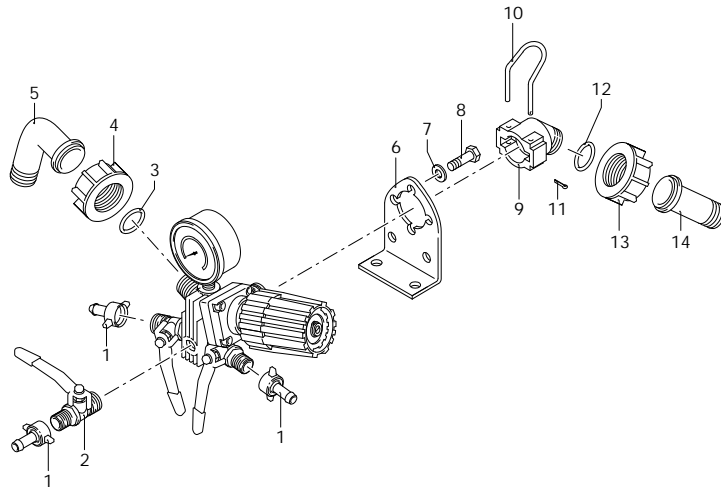

KIT

983

Code	Description	Q	Note	Validity
1	110131 Ring nut	1/2" G	2	
2	880830 O-ring	Ø 15,54x2,62	3	Lubricate Molykote G-807
3	550450 Ring nut	3/4" G	1	
4	550460 Elbow	Ø 18	1	
5	1150590 Bracket		1	
6	390311 Washer		2	
7	180431 Screw	TE M8x16	2	C=30Nm
8	1040770 Fitting		1	
9	1040690 Fork		1	
10	1040950 Split pin		1	
11	1040790 Ring nut	3/4" G	2	
12	1150580 Hose tail	Ø 13	2	
983	983 Kit for remote control unit		1	

984

Code	Description		Q	Note	Validity
1	110131 Ring nut	1/2" G	3		
2	130491 Valve	3/8" G - 1/2" G (M-M)	1	C=20Nm / Loxeal 55-14	
3	800720 Fitting	3/4" G - 1" G (F-M)	1		
4	550350 O-ring	Ø 23,81x2,62	1	Lubricate with Mineral Grease	
5	550880 Ring nut	1" G	1		
6	550370 Elbow	Ø 25	1		
7	1150590 Bracket		1		
8	390311 Washer		2		
9	180431 Screw	TE M8x16	2	C=30Nm	
10	1040770 Fitting		1		
11	1040690 Fork		1		
12	1040950 Split pin		1		
13	880830 O-ring	Ø 15,54x2,62	1	Lubricate Molykote G-807	
14	1040790 Ring nut	3/4" G	1		
15	1150580 Hose tail	Ø 13	1		
984	984 Kit for remote control unit		1		

985

Code	Description	Q	Note	Validity
1	110131 Ring nut	1/2" G	3	
2	130491 Valve	3/8" G - 1/2" G (M-M)	1	C=20Nm / Loxeal 55-14
3	880830 O-ring	Ø 15,54x2,62	1	Lubricate Molykote G-807
4	550450 Ring nut	3/4" G	1	
5	550460 Elbow	Ø 18	1	
6	1150590 Bracket		1	
7	390311 Washer		1	
8	180431 Screw	TE M8x16	1	C=30Nm
9	1040770 Fitting		1	
10	1040690 Fork		1	
11	1040950 Split pin		1	
12	880831 O-ring	Ø 15,54x2,62 Viton	1	Lubricate Molykote G-807
13	1040790 Ring nut	3/4" G	1	
14	1150580 Hose tail	Ø 13	1	
985	985 Kit for remote control unit		1	