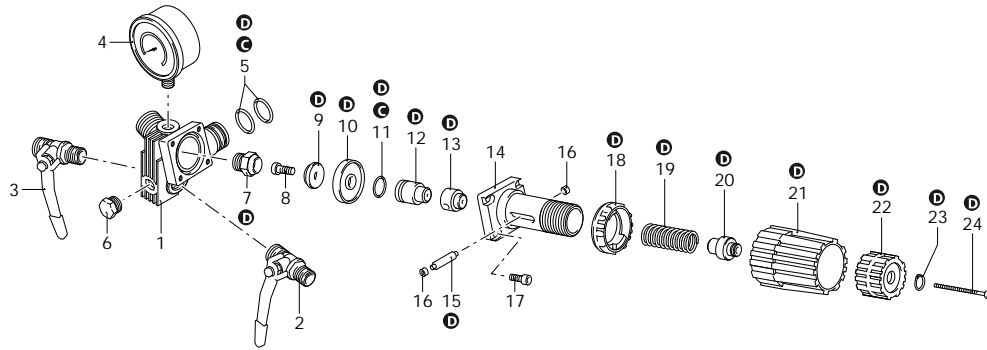

RM 40

920 RM 40

920

Code	Description	Q	Note	Validity
1	1150500 Valve body		1	
2	130491 Valve	3/8" G - 1/2" G (M-M)	1 C=20Nm / Loxeal 55-14	
3	130492 Valve	3/8" G - 1/2" G (M-M)	1 C=20Nm / Loxeal 55-14	
4	550545 Pressure gauge	Ø63 - 0÷80bar	1	
5	390180 O-ring	Ø 18,72x2,62	2 Lubricate with motor oil	
6	130171 Plug	3/8" G	1 C=20Nm / Loxeal 55-14	
7	1150520 Seat		1 C=20Nm / Loxeal 55-14	
8	680560 Screw	TCEI M6x16	1 C=10Nm / Loxeal 55-14	
9	1040640 Valve		1	
10	1040631 Diaphragm	NBR - Øe 40	1	
11	880830 O-ring	Ø 15,54x2,62	1 Lubricate Molykote G-807	
12	1040621 Piston		1	
13	1150560 Spacer		1	
14	1150510 Body	upper	1	
15	1150540 Hub pin		1	
16	1150600 Ring		2	
17	780330 Screw	TCEI M6x20	4 C=10Nm	
18	1150530 Ring nut		1 Lubricate with Mineral Grease	
19	394760 Spring		1	
20	1150660 Spacer		1	
21	1150550 Knob		1	
22	1150570 Ring nut		1	
23	480550 Ring	seeger Øe 12	1	
24	1150650 Screw	TCTC M3x60	1 C=5Nm / Loxeal 55-14	
C	1988 O-ring kit		1	
D	1989 Maintenance repair kit	NBR	1	
920	920 Control units		1	

KIT

977

Code	Description		Q	Note	Validity
1	880830 O-ring	Ø 15,54x2,62	1	Lubricate Molykote G-807	
2	550450 Ring nut	3/4" G	1		
3	550460 Elbow	Ø 18	1		
4	110131 Ring nut	1/2" G	2		
977	977 Kit for built-in control unit		1		

985

Code	Description	Q	Note	Validity
1	110131 Ring nut	1/2" G	3	
2	130491 Valve	3/8" G - 1/2" G (M-M)	1	C=20Nm / Loxeal 55-14
3	880830 O-ring	Ø 15,54x2,62	1	Lubricate Molykote G-807
4	550450 Ring nut	3/4" G	1	
5	550460 Elbow	Ø 18	1	
6	1150590 Bracket		1	
7	390311 Washer		1	
8	180431 Screw	TE M8x16	1	C=30Nm
9	1040770 Fitting		1	
10	1040690 Fork		1	
11	1040950 Split pin		1	
12	880831 O-ring	Ø 15,54x2,62 Viton	1	Lubricate Molykote G-807
13	1040790 Ring nut	3/4" G	1	
14	1150580 Hose tail	Ø 13	1	
985	985 Kit for remote control unit		1	