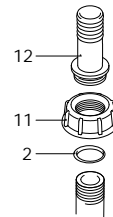

KIT

979

Code	Description		Q	Note	Validity
1	110131 Ring nut	1/2" G	2		
2	880830 O-ring	Ø 15,54x2,62	1	Lubricate Molykote G-807	
3	550450 Ring nut	3/4" G	1		
4	550460 Elbow	Ø 18	1		
5	1150590 Bracket		1		
6	390311 Washer		2		
7	180431 Screw	TE M8x16	2	C=30Nm	
8	1040770 Fitting		1		
9	1040690 Fork		1		
10	1040950 Split pin		1		
11	960160 O-ring	Ø 17,86x2,62	2	Lubricate Molykote PG54	
12	1040800 Ring nut	Ø 13	2		
13	1040810 Hose tail		2		
14	1040790 Ring nut	3/4" G	2		
979	979 Kit for remote control unit		1		

KIT

983

Code	Description	Q	Note	Validity
1	110131 Ring nut	1/2" G	2	
2	880830 O-ring	Ø 15,54x2,62	3	Lubricate Molykote G-807
3	550450 Ring nut	3/4" G	1	
4	550460 Elbow	Ø 18	1	
5	1150590 Bracket		1	
6	390311 Washer		2	
7	180431 Screw	TE M8x16	2	C=30Nm
8	1040770 Fitting		1	
9	1040690 Fork		1	
10	1040950 Split pin		1	
11	1040790 Ring nut	3/4" G	2	
12	1150580 Hose tail	Ø 13	2	
983	983 Kit for remote control unit		1	

984

Code	Description		Q	Note	Validity
1	110131 Ring nut	1/2" G	3		
2	130491 Valve	3/8" G - 1/2" G (M-M)	1	C=20Nm / Loxeal 55-14	
3	800720 Fitting	3/4" G - 1" G (F-M)	1		
4	550350 O-ring	Ø 23,81x2,62	1	Lubricate with Mineral Grease	
5	550880 Ring nut	1" G	1		
6	550370 Elbow	Ø 25	1		
7	1150590 Bracket		1		
8	390311 Washer		2		
9	180431 Screw	TE M8x16	2	C=30Nm	
10	1040770 Fitting		1		
11	1040690 Fork		1		
12	1040950 Split pin		1		
13	880830 O-ring	Ø 15,54x2,62	1	Lubricate Molykote G-807	
14	1040790 Ring nut	3/4" G	1		
15	1150580 Hose tail	Ø 13	1		
984	984 Kit for remote control unit		1		