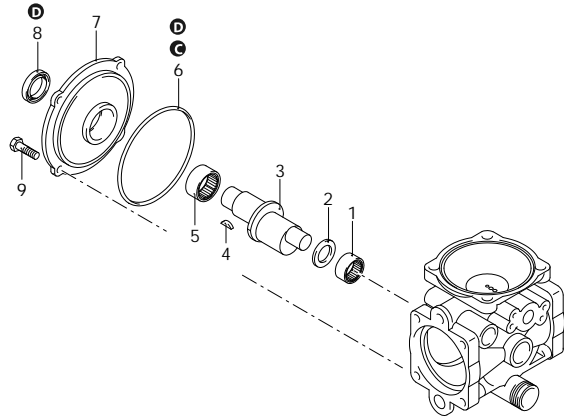

Code	Description	Q	Note	Validity
1	800010 Pump body		1	
2	800190 Diaphragm	NBR - Øe 94	1	
3	800232 Semi air chamber	upper	1	
4	800650 Air valve		1	C=20Nm / Loxeal 83-21
5	540290 Screw	TCEI M8x25	1	C=23Nm
6	800311 Foot		1	
7	380241 Washer		2	
8	180431 Screw	TE M8x16	2	C=30Nm
9	390180 O-ring	Ø 18,72x2,62	1	Lubricate with motor oil
10	800340 Hose tail	Ø 20	1	
11	550450 Ring nut	3/4" G	1	
12	740290 O-ring	Ø 14x1,78	1	Lubricate Molykote PG54
13	801960 Tank		1	
14	550040 O-ring	Ø 26,65x2,62	1	Lubricate with motor oil
15	550052 Plug	black	1	
16	480440 O-ring	Ø 17,13x2,62	1	Lubricate Molykote G-807
17	800692 Flange		1	
18	880280 Screw	TCEI M6x18	2	C=10Nm
19	800140 Connecting-rod		2	Lubricate with motor oil
20	802070 Piston	Ø 42	2	
21	800130 Pin		2	Lubricate with motor oil
22	802080 Piston ring		2	
23	802050 Sleeve		2	
24	800082 Diaphragm	BlueFlex - Øe 72	2	
25	800350 Plate		2	
26	800090 Hub pin		2	C=20Nm / Molykote 1000
27	800210 O-ring	Ø 13,10x2,62	2	Lubricate with motor oil
28	880830 O-ring	Ø 15,54x2,62	4	Lubricate Molykote G-807
29	809060 Complete valve		4	
30	800220 Screw	TCEI M8x45	7	C=20Nm
31	680360 Screw	TCEI M8x50	1	C=20Nm
32	801940 Head		2	
33	480440 O-ring	Ø 17,13x2,62	2	Lubricate Molykote G-807
34	680350 Screw	TCEI M8x35	3	C=10Nm
35	390270 Nut	M8	3	C=10Nm
A	2408 Valve kit		1	
B	43195 Diaphragms kit	BlueFlex	1	
C	2409 O-ring kit		1	
D	47421 Maintenance repair kit	BlueFlex	1	
E	42506 Tank kit		1	

# AR 252

32093 AR 252 SP - BlueFlex

Code	Description	Q	Note	Validity
1	480370 Bushing		1 Lubricate with Mineral Grease	
2	800160 Spacer		1 Lubricate with Mineral Grease	
3	800171 Shaft	D marked	1	
4	800590 Key		1	
5	800180 Bushing		1 Lubricate with Mineral Grease	
6	800380 O-ring	Ø 97x1,6	1 Lubricate with motor oil	
7	800020 Flange		1	
8	800200 Ring	seal	1	
9	320350 Screw	TE M6x12	4 C=10Nm	
A	2408 Valve kit		1	
B	43195 Diaphragms kit	BlueFlex	1	
C	2409 O-ring kit		1	
D	47421 Maintenance repair kit	BlueFlex	1	