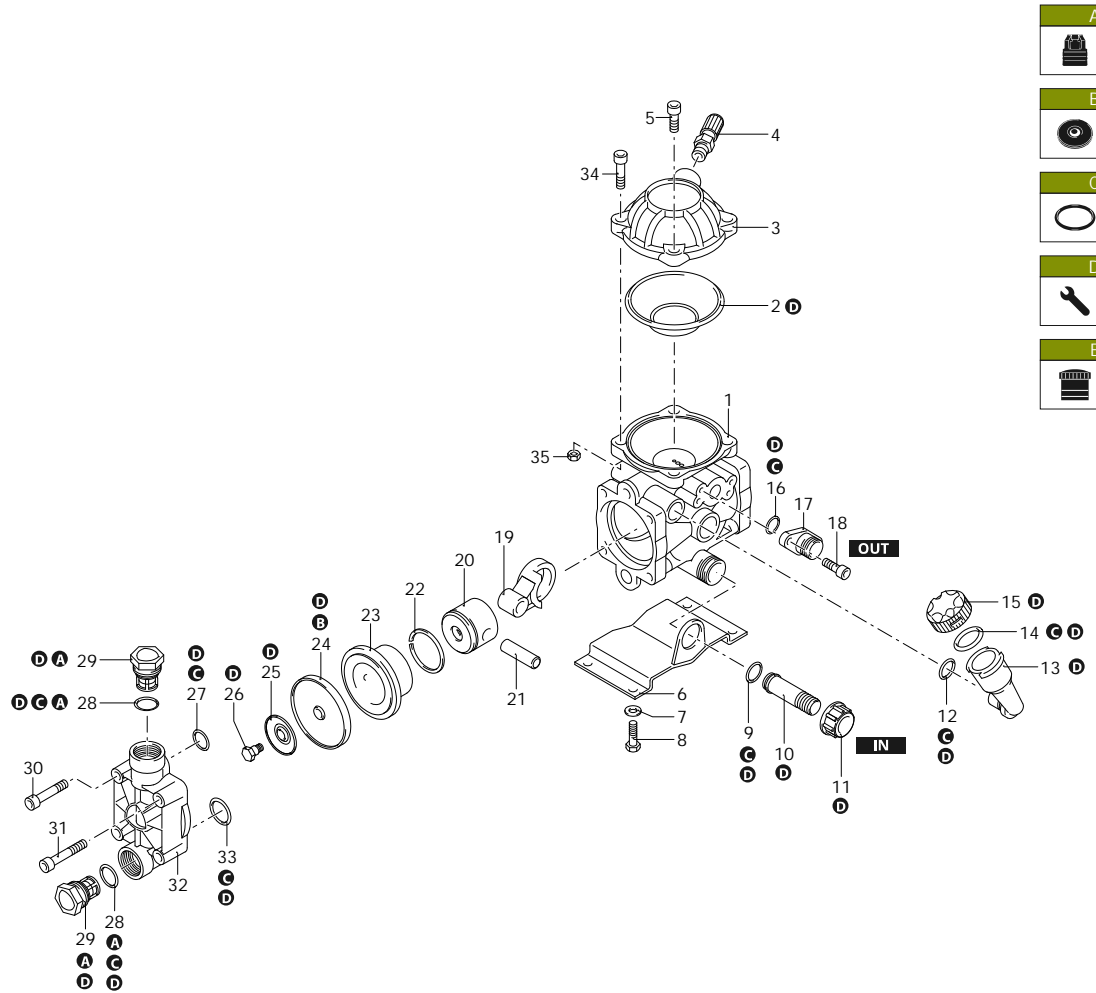

AR 252

32093 AR 252 SP - BlueFlex

AR_01_023_v01

Customer: AR
Customer Code:

SAE 30
0,340 Kg

Revision: 1

Date: 05/07/2024

Validity: < XX/YY = From week/year

Code	Description	Q	Note	Validity
1	800010 Pump body		1	
2	800190 Diaphragm	NBR - Øe 94	1	
3	800232 Semi air chamber	upper	1	
4	800650 Air valve		1	C=20Nm / Loxeal 83-21
5	540290 Screw	TCEI M8x25	1	C=23Nm
6	800311 Foot		1	
7	380241 Washer		2	
8	180431 Screw	TE M8x16	2	C=30Nm
9	390180 O-ring	Ø 18,72x2,62	1	Lubricate with motor oil
10	800340 Hose tail	Ø 20	1	
11	550450 Ring nut	3/4" G	1	
12	740290 O-ring	Ø 14x1,78	1	Lubricate Molykote PG54
13	801960 Tank		1	
14	550040 O-ring	Ø 26,65x2,62	1	Lubricate with motor oil
15	550052 Plug	black	1	
16	480440 O-ring	Ø 17,13x2,62	1	Lubricate Molykote G-807
17	800692 Flange		1	
18	880280 Screw	TCEI M6x18	2	C=10Nm
19	800140 Connecting-rod		2	Lubricate with motor oil
20	802070 Piston	Ø 42	2	
21	800130 Pin		2	Lubricate with motor oil
22	802080 Piston ring		2	
23	802050 Sleeve		2	
24	800082 Diaphragm	BlueFlex - Øe 72	2	
25	800350 Plate		2	
26	800090 Hub pin		2	C=20Nm / Molykote 1000
27	800210 O-ring	Ø 13,10x2,62	2	Lubricate with motor oil
28	880830 O-ring	Ø 15,54x2,62	4	Lubricate Molykote G-807
29	809060 Complete valve		4	
30	800220 Screw	TCEI M8x45	7	C=20Nm
31	680360 Screw	TCEI M8x50	1	C=20Nm
32	801940 Head		2	
33	480440 O-ring	Ø 17,13x2,62	2	Lubricate Molykote G-807
34	680350 Screw	TCEI M8x35	3	C=10Nm
35	390270 Nut	M8	3	C=10Nm
A	2408 Valve kit		1	
B	43195 Diaphragms kit	BlueFlex	1	
C	2409 O-ring kit		1	
D	47421 Maintenance repair kit	BlueFlex	1	
E	42506 Tank kit		1