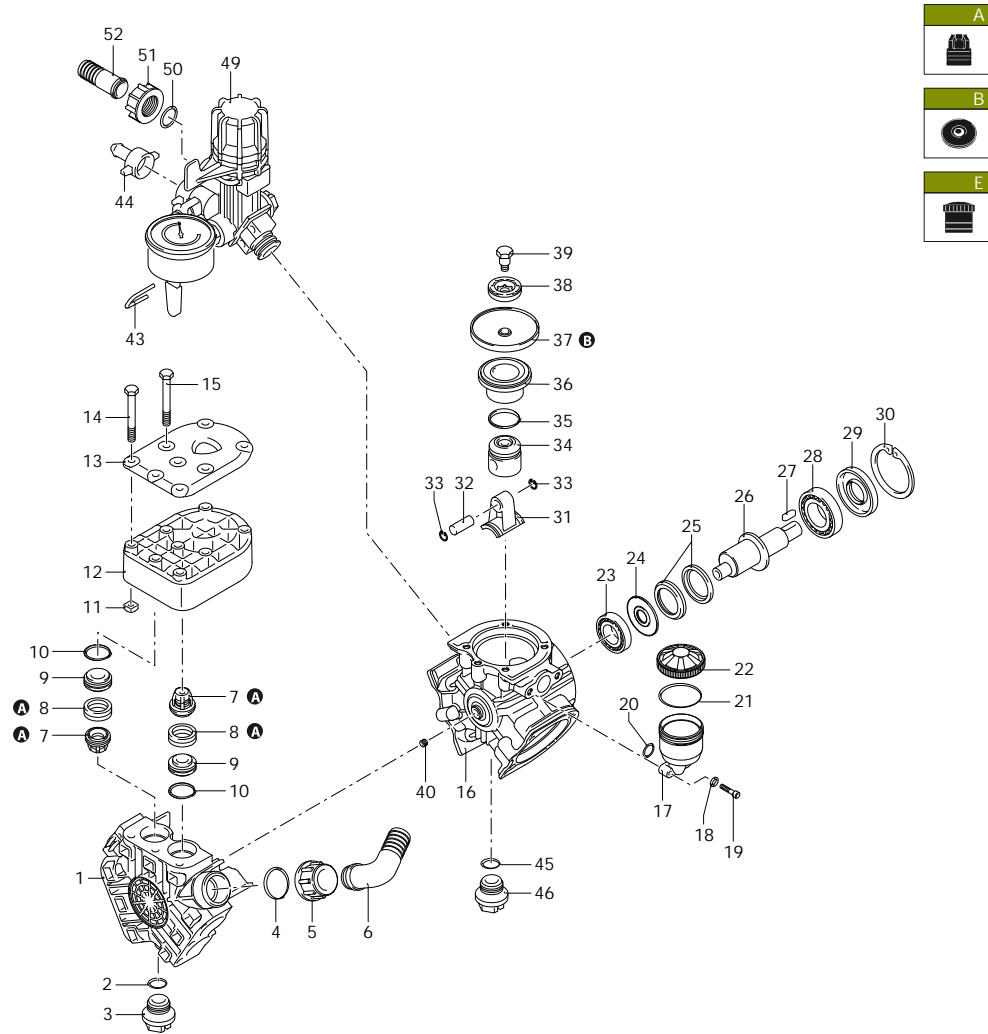

AR 25 BP

31608 AR 25 BP SP G.C.I. - BlueFlex

Code	Description	Q	Note	Validity
A	46564 Valve kit	1		
B	46561 Diaphragms kit	1	BlueFlex	
E	47188 Tank kit	1		

334_01-003_ar

Customer: AR
Customer Code:

SAE 30
0,180 Kg

Revision: 1

Date: 02/10/2024

Validity: < XX/YY = From week/year