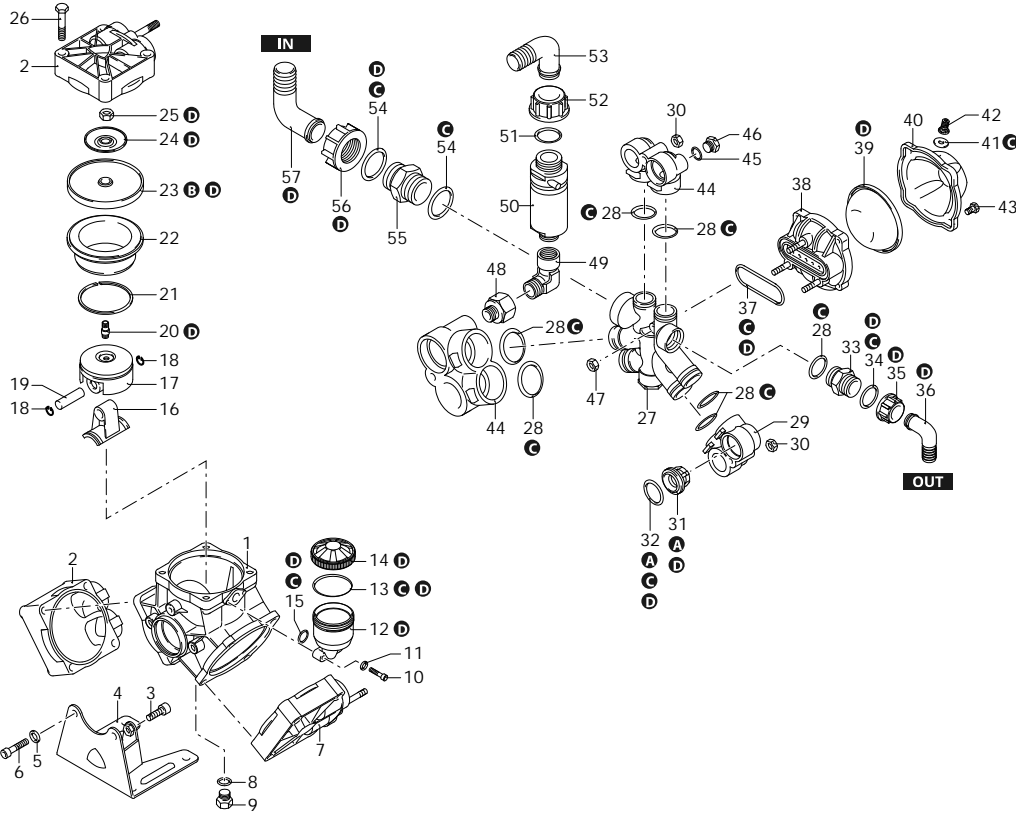

AR 135 BP

32025 AR 135 BP SP - BlueFlex

Code	Description	Q	Note	Validity
1	580013 Pump body			1
2	550101 Head	dx		2
3	540301 Screw	TCEI M10x30		1 C=40Nm
4	580080 Foot			1
5	200233 Washer			2
6	620472 Screw	TCEI M10x20		2 C=30Nm
7	550102 Head	sx		1
8	740290 O-ring	Ø 14x1,78		1 Lubricate Molykote PG54
9	880530 Plug	3/8" G		1 C=20Nm
10	850851 Screw	TCEI M6x30		2 C=10Nm
11	550332 Washer			2
12	1040310 Tank			1
13	650920 O-ring	Ø 53,65x2,62		1 Lubricate with Mineral Grease
14	1040324 Plug	red		1
15	390180 O-ring	Ø 18,72x2,62		1 Lubricate with motor oil
16	580140 Connecting-rod			3 Lubricate with motor oil
17	580120 Piston	Ø 80		3
18	380080 Ring	seeger Øi 14		6
19	380300 Pin			3 Lubricate with Mineral Grease
20	2240100 Hub pin			3 C=30Nm / Loxeal 83-21
21	500260 Piston ring			3
22	580350 Sleeve			3
23	550081 Diaphragm	BlueFlex - Øe 115		3
24	580371 Plate	Ø 10		3
25	2240110 Nut	M10		3 C=25Nm
26	551040 Screw	TE M10x55		12 C=40Nm
27	580150 Line	intake/delivery		1
28	390291 O-ring	Ø 28,25x2,62		7 Lubricate Molykote G-807
29	580072 Fitting			1
30	180152 Nut	M10		3
31	759054 Valve			6
32	320030 O-ring	Ø 31,5x4,5		6 Lubricate with Mineral Grease
33	550340 Fitting	1" G (M-M)		1
34	550350 O-ring	Ø 23,81x2,62		1 Lubricate with Mineral Grease
35	550880 Ring nut	1" G		1
36	550370 Elbow	Ø 25		1
37	580050 Gasket			1 Lubricate with motor oil
38	580180 Semi air chamber	lower		1
39	550194 Diaphragm	BlueFlex - Øe 110		1
40	550233 Semi air chamber	upper		1
41	650542 Gasket			1 Lubricate with motor oil
42	550300 Air valve			1 C=3Nm
43	550680 Screw	TE M8x20		4 C=20Nm
44	580400 Fitting			2
45	180101 O-ring	Ø 17,5x2		1 Lubricate with motor oil
46	330173 Plug	1/2" G		1 C=20Nm / Loxeal 55-14