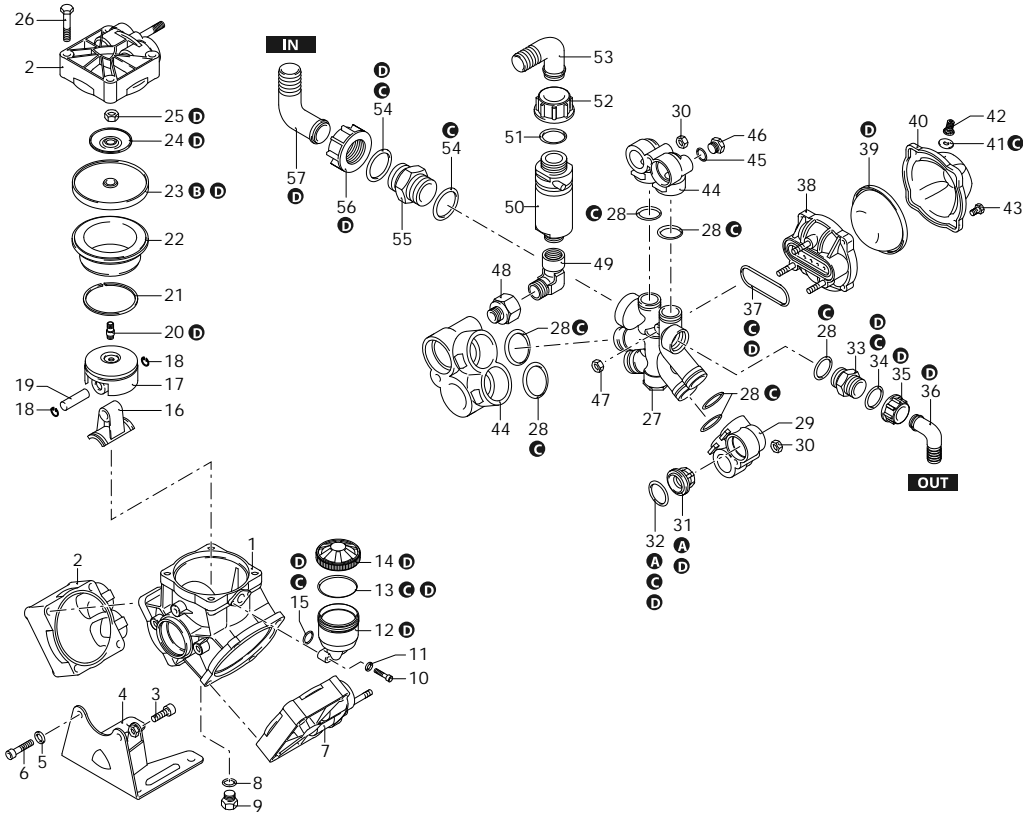

AR 135 BP

32025 AR 135 BP SP - BlueFlex

Code	Description		Q	Note	Validity
47	390271 Nut	M8	3	C=20Nm	
48	580421 Fitting	1/2" G (M-F)	1	C=20Nm / Loxeal 83-21	
49	881560 Fitting	1/2" G (M-F)	1	C=20Nm / Loxeal 83-21	
50	1609000 Safety valve	20 bar	1	Loxeal 24-18	
51	880831 O-ring	Ø 15,54x2,62 Viton	1	Lubricate Molykote G-807	
52	550450 Ring nut	3/4" G	1		
53	550460 Elbow	Ø 18	1		
54	250310 O-ring	Ø 36,14x2,62	2	Lubricate with motor oil	
55	540530 Fitting	1"1/4 G - 1"3/4 G (M-M)	1	C=20Nm	
56	540541 Ring nut	1" 3/4 G	1		
57	540550 Elbow	Ø 40	1		
A	2370 Valve kit		1		
B	43085 Diaphragms kit	BlueFlex	1		
C	2026 O-ring kit		1		
D	43131 Maintenance repair kit	NBR	1		
E	47190 Tank kit		1		

58_01-001_ar

Customer: AR

Customer Code:

SAE 30
1,000 Kg

Revision: 1

Date: 05/07/2024

Validity: < XX/YY = From week/year