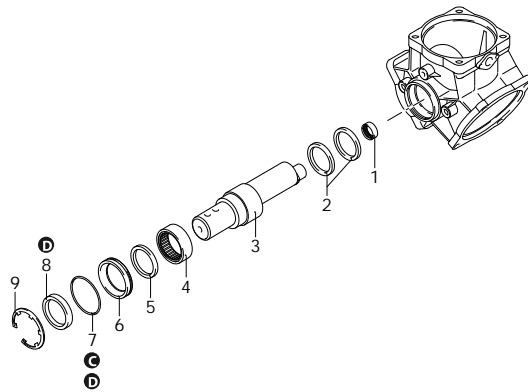

AR 135 BP

32025 AR 135 BP SP - BlueFlex

Code	Description	Q	Note	Validity
1	550310 Bushing			1
2	580470 Ring	Connecting-rod		2 Lubricate with motor oil
3	580380 Shaft	AT marked		1
4	550060 Bushing			1 Press Mount
5	550070 Washer			1
6	550470 Bushing			1
7	650920 O-ring	Ø 53,65x2,62		1 Lubricate with Mineral Grease
8	550491 Ring	seal		1 Lubricate with Mineral Grease
9	200391 Ring	seeger Øi 62		1
A	2370 Valve kit			1
B	43085 Diaphragms kit	BlueFlex		1
C	2026 O-ring kit			1
D	43131 Maintenance repair kit	NBR		1

58_03-002_ar

Customer: AR
Customer Code:

SAE 30
1,000 Kg

Revision: 1

Date: 05/07/2024

Validity: < XX/YY = From week/year